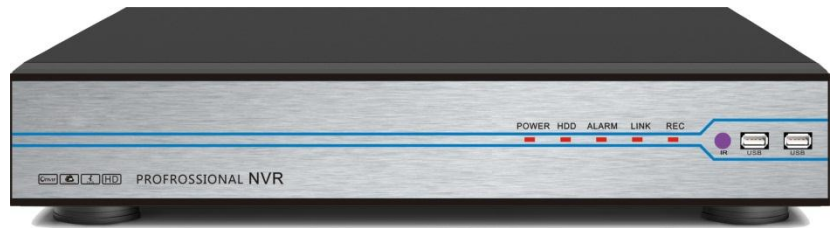

# HD Professional NVR

**Brand: ZEBRA**

**Model: Z-N7000**

## Product Features:

- > ONVIF agreement with standard
- > One step the internet by professional CLOUD technology
- > Compression H.264 high Profile
- > Multi-channel real-time recording synchronously
- > Support iPhone, windows Mobil, Blackberry, Symbian, Android
- > Support TV/VGA/HDMI output synchronously
- > Similar WINDWOS operating style, powerful right button menu function of mouse
- > Powerful network service (support DHCP, PPPOE, FTP, DNS, DDNS, NTP, UPNY, EMAIL, etc.)
- > Support Browsers of IE, CHROME, FIREFO, SAFARI
- >> Support 4/8 SATA port, 4/8 hard disk, max 3T each disk, 2 USB port
- > Multi-language, 10 kinds of GUI interface4. 10 kinds of remote controllers
- > Completed protective circuit, unique trouble watchdog function, make device never crashed, and cost saving.

## Specification:

|           | Model               | Z-N7000-8   | Z-N7000-16       | Z-N7000-24       |
|-----------|---------------------|---|------------------|------------------|
| System    | Main Processor      | hisilicon Hi3521  | hisilicon Hi3521 | hisilicon Hi3531 |
|           | Operating System    | Embedded LINUX operating system   |                  |                  |
|           | System resource     | Multi-channel real-time recording synchronously, multi-channel real-time playback, multi-user network operation, USB backup |                  |                  |
| Interface | Operating interface | 16-bit true color graphical menu interface and mouse support  |                  |                  |
|           | Display screen      | 1/4/8   | 1/4/8/16         | 1/4/8/16/24      |
| Video     | Video Standards     | PAL/NTSC  |                  |                  |